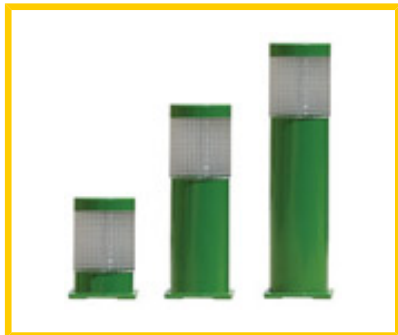

DECORATIVE BOLLARD FOR GARDENS, PARKS AND HOUSING ESTATES

- Aluminium body
- Color: White or black
- Optics IP 54
- Class I
- IK : 08
- Options :
 - Color of choice
- Equipment :
 - Bornelux 260 - 70 W
 - Bornelux 500 - 70 W
 - Bornelux 700 - 70 W