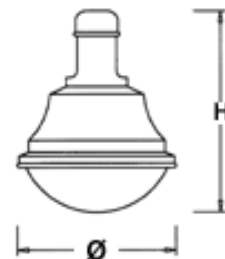

LIGHTING FOR ROADS, RESIDENTIAL AND RECREATIONAL AREAS

- Aluminium light fixture
- Color of choice
- Optics IP 54
- Class I and II
- IK : 08
- Scx : 0,6
- Equipment :
 - Small Cloche
Scx : 0,4 - 70 W - 100 W - 125 W
 - Large Cloche
Scx : 0,6 - 100 W - 150 W - 250 W

	H	Ø
Large	710	560
Small	600	475