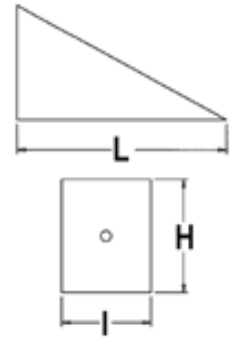

LIGHTING FOR ROADS AND RESIDENTIAL AREAS

- Aluminium light fixture
- Flat safety glass
- Color of choice
- Optics IP 66
- Class II
- IK : 08
- Equipment : 100 W - 150 W - 250 W

	H	L	I
Large	800	340	430
Small	650	340	320